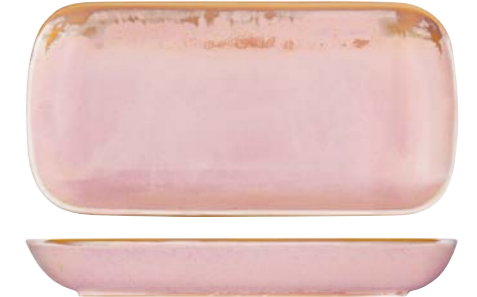

RECTANGULAR DISH
Icon

Item No.	Dimensions	Height	Capacity
927522	530 x 265mm	70mm	5500ml